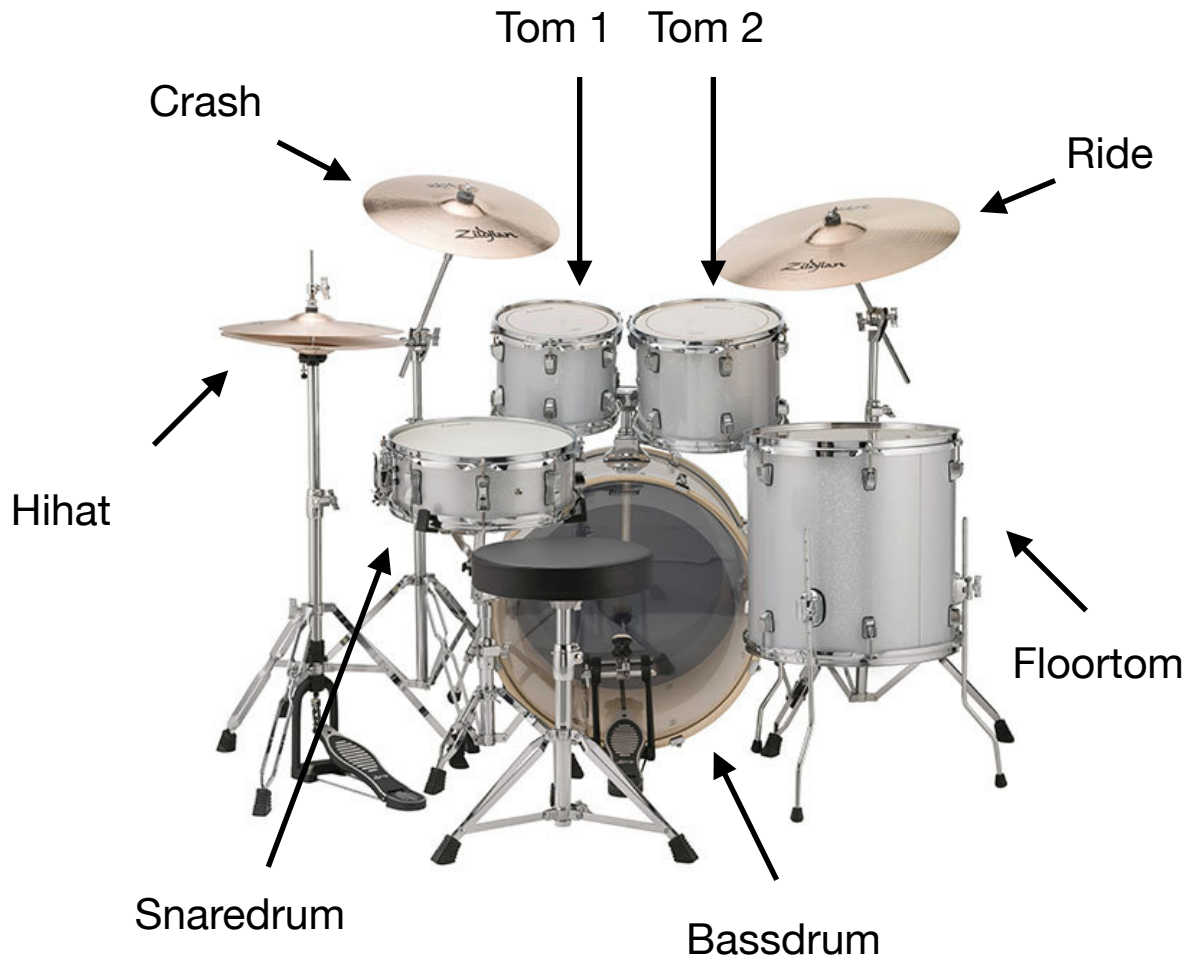

# HET DRUMSTEL + DRUMNOTEN

BASSDRUM SNARE Hihat TOM 1 TOM 2 FLOORTOM CRASH RIDE

BD SN HH T1 T2 FL CR RD

Two musical staves showing drum notation. The top staff has notes for Bassdrum, Snare, Hihat (marked with an 'x'), Tom 1, Tom 2, Floortom, Crash (marked with an 'x'), and Ride (marked with an 'x'). The bottom staff has notes for BD, SN, HH (marked with an 'x'), T1, T2, FL, CR (marked with an 'x'), and RD (marked with an 'x').